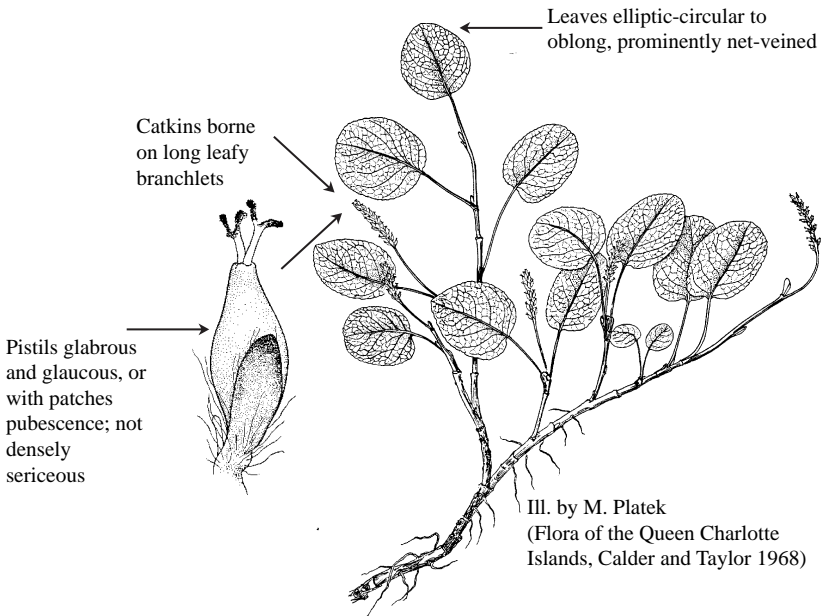

## Smooth-fruited netleaf willow

*Salix reticulata*

*L. ssp. glabellcarpa* Argus

Dwarf, trailing, shrub

**Salicaceae**

**Distribution:** Endemic to the Queen Charlotte Islands in Canada and one location in Alaska near Juneau.

**Habitat:** Alpine tundra, in wet depressions, alder thickets, mossy ravines, cliffs and rock ledges from 2,000 ft. to at least 3,000 ft. elevation.

**Similar Species:** *S. reticulata* ssp. *reticulata* differs in having distinctly pubescent pistils and stipes.

**Notes:** One of several Queen Charlotte endemic species now known from Southeast Alaska, including *Senecio moresbiensis*, and *Ligusticum calderi*.

**References:** Argus 1965, 1973; Calder and Taylor 1968; Douglas 1991; Douglas et al. 1991; Straley et al. 1985.

*Closeup of Salix reticulata*

*photo by H. Roemer*